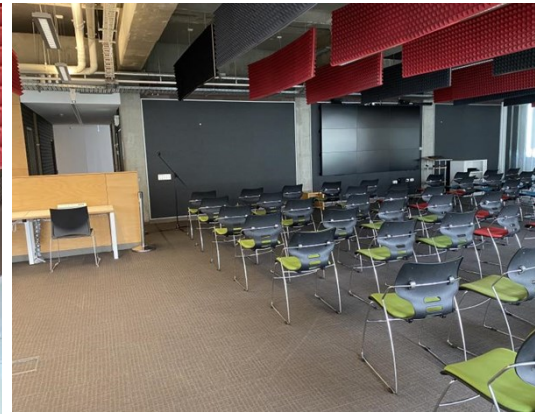

SHORT TERM HIRE

TAFE NSW St Leonards, 213 Pacific Highway, ST LEONARDS 2065

LOCATION

DESCRIPTION

SHORT TERM HIRE AVAILABLE

Conference / Workshop room available for hire

- Kitchenette
- Audio visual capabilities
- Balcony with city views
- Multiple setups available