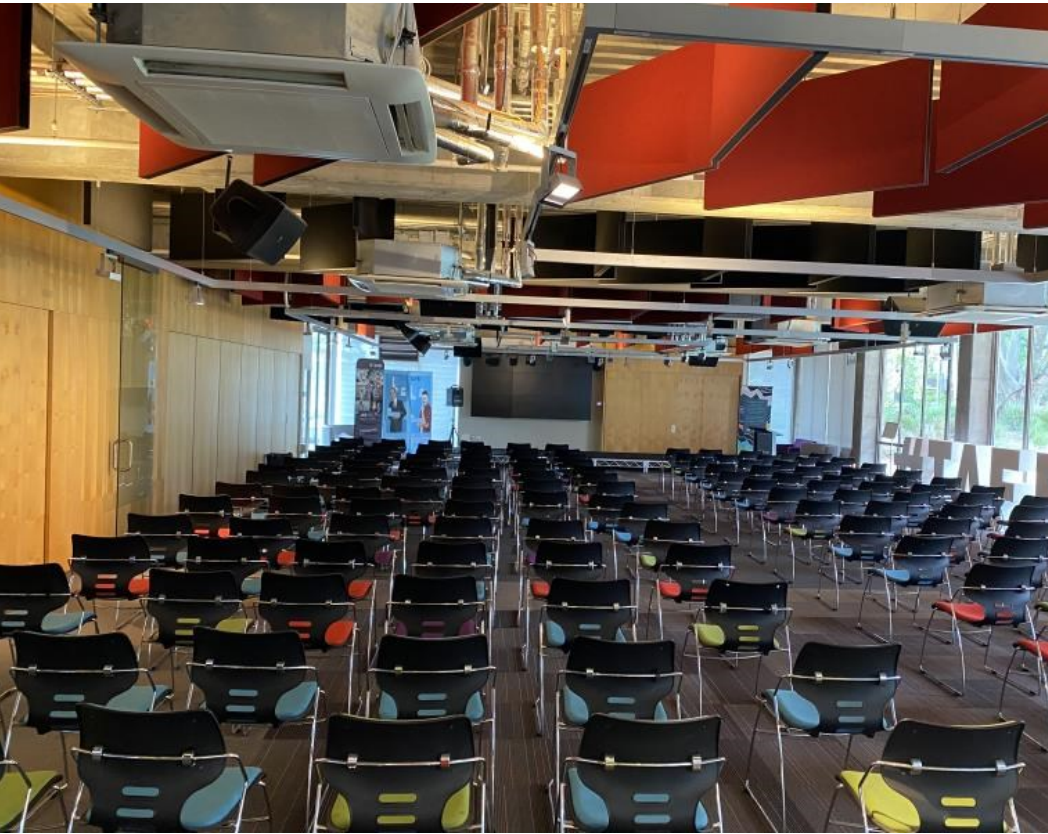

SHORT TERM HIRE

TAFE NSW St Leonards, 213 Pacific Highway, ST LEONARDS 2065

LOCATION

DESCRIPTION

SHORT TERM HIRE AVAILABLE

Conference facility available for hire

- Closed off capability
- Kitchenette
- Audio visual capabilities
- Adjoining outside area
- Multiple setups available