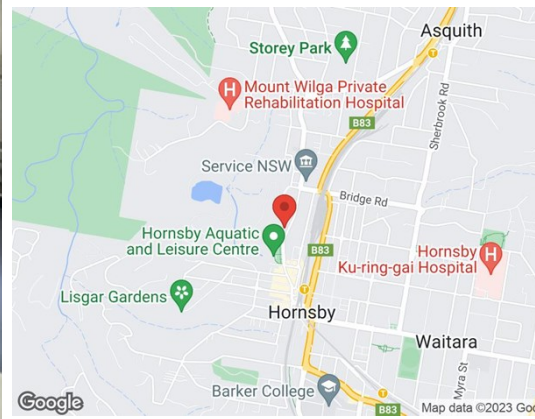

## TAFE NSW Hornsby, 205 Peats Ferry Road, HORNSBY 2077

### LOCATION

TAFE NSW Hornsby is located on Sydney's upper north shore, set in acres of lovely bushland and a short walk to Hornsby train station.

### DESCRIPTION

Excellent open space for either retail or office use located right off Peats Ferry Road on campus and locates across from the local courts.