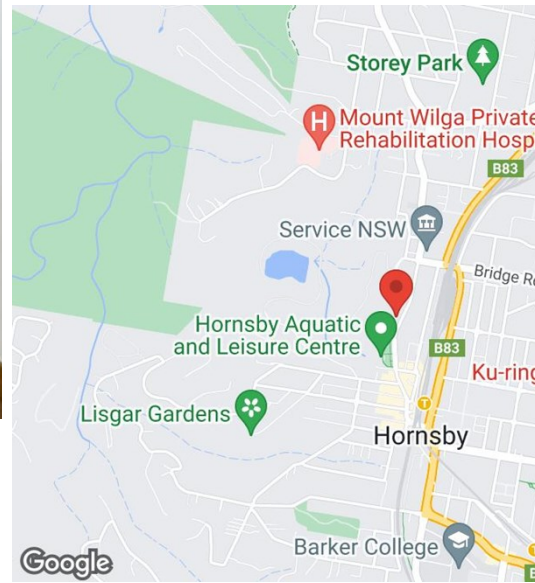

## TAFE NSW Hornsby, 205 Peats Ferry Road, HORNSBY 2077

### LOCATION

TAFE NSW Hornsby is located on Sydney's upper north shore, set in acres of lovely bushland and a short walk to Hornsby train station.

### DESCRIPTION

SHORT TERM HIRE

The Gallery

Event and gallery space located in Building K at Hornsby TAFE NSW campus.

Access to kitchenette and toilet facilities

Ability to open up into a large room