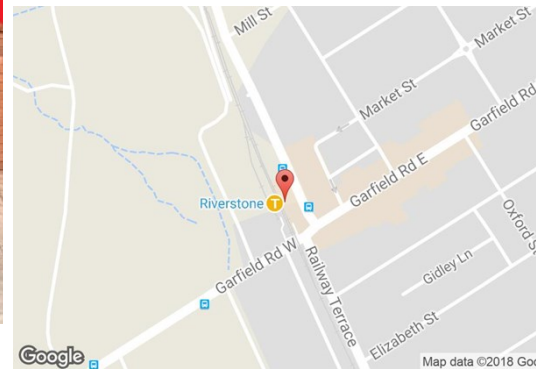

FOR LEASE

Shop 2, 3 Riverstone Parade, RIVERSTONE 2765

Capitalise on Station Commuters

LOCATION

Riverstone Railway Station is located on the Richmond line, serving the suburb of Riverstone & the T1 Western & T5 Cumberland line services.

It is situated 48 kilometres north-west of Sydney's CBD, within the Blacktown local government area which is part of the Greater Western Sydney region.

DESCRIPTION

Situated adjacent to the station with street exposure. Within close proximity to the Riverstone retail strip located on Garfield Road.